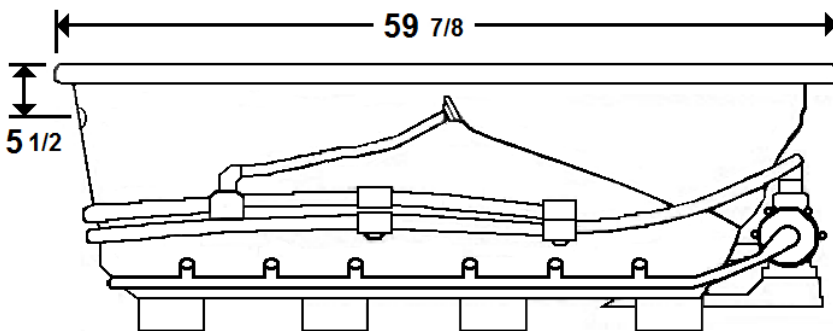

MERCER II

60" x 36" Drop-In Acrylic Combo Bath

Model Number
3660MWA064
Drop-In Combo Bath in White

Features

- Color-matched jet trim and air controls
- 10 adjustable hydrotherapy jets
- 24 high output lateral air jets
- Constructed of high-gloss durable acrylic
- 3-Speed control for the 9 Amp pump
- 12.0 Amp variable speed blower
- Inline heater available – LM300
- Mood light available – LM522
- Pre-leveled base for easy installation
- Can be installed as an undermount
- Made in the USA

All dimensions are +/- 1/2" and subject to change without notice
Confirm specifications before installation

Standard (S) Pump Location and the Alternate (A-1) Pump location.

Technical Information

- Cut-Out Dimensions: 57 7/8" x 33 7/8"
- Weight: 170 lbs.
- Water Depth to Overflow: 15"
- Water Operating Level: 44 gal.
- Water Capacity: 58 gal.
- Sump Dimension: 37" x 19"