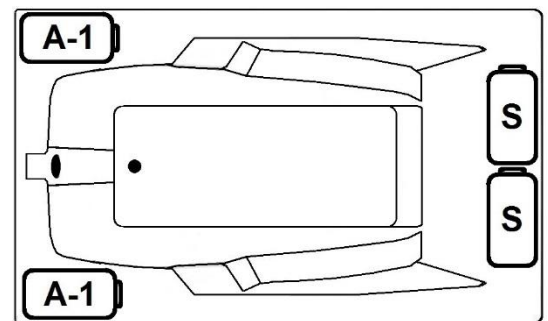

MERCER II

60" x 36" Drop-In Acrylic Combo Bath

Model Number
3660MWA064
Drop-In Combo Bath in White

Features

- Color-matched jet trim and air controls
- 10 adjustable hydrotherapy jets
- 24 high output lateral air jets
- Constructed of high-gloss durable acrylic
- 3-Speed control for the 9 Amp pump
- 12.0 Amp variable speed blower
- Inline heater available – LM300
- Mood light available – LM522
- Pre-leveled base for easy installation
- Can be installed as an undermount
- Made in the USA

All dimensions are +/- 1/2" and subject to change without notice
Confirm specifications before installation

Standard (S) Pump Location and the Alternate (A-1) Pump location.

Technical Information

- Cut-Out Dimensions: 57 7/8" x 33 7/8"
- Weight: 170 lbs.
- Water Depth to Overflow: 15"
- Water Operating Level: 44 gal.
- Water Capacity: 58 gal.
- Sump Dimension: 37" x 19"