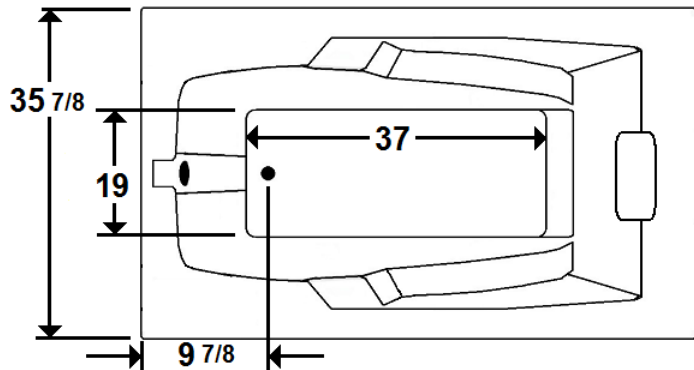

MERCER II

60" x 36" Drop-In Acrylic Combo Bath

Model Number
3660MWA064
Drop-In Combo Bath in White

Features

- Color-matched jet trim and air controls
- 10 adjustable hydrotherapy jets
- 24 high output lateral air jets
- Constructed of high-gloss durable acrylic
- 3-Speed control for the 9 Amp pump
- 12.0 Amp variable speed blower
- Inline heater available – LM300
- Mood light available – LM522
- Pre-leveled base for easy installation
- Can be installed as an undermount
- Made in the USA

All dimensions are +/- 1/2" and subject to change without notice
Confirm specifications before installation

Standard (S) Pump Location and the Alternate (A-1) Pump location.

Technical Information

- Cut-Out Dimensions: 57 7/8" x 33 7/8"
- Weight: 170 lbs.
- Water Depth to Overflow: 15"
- Water Operating Level: 44 gal.
- Water Capacity: 58 gal.
- Sump Dimension: 37" x 19"