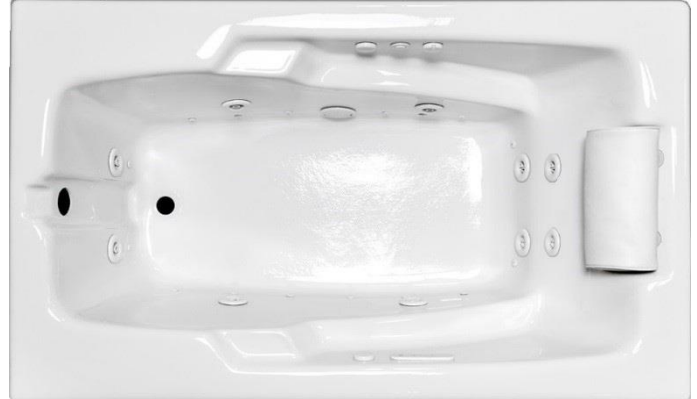

MERCER II

60" x 36" Drop-In Acrylic Combo Bath

Model Number
3660MWA064
Drop-In Combo Bath in White

Features

- Color-matched jet trim and air controls
- 10 adjustable hydrotherapy jets
- 24 high output lateral air jets
- Constructed of high-gloss durable acrylic
- 3-Speed control for the 9 Amp pump
- 12.0 Amp variable speed blower
- Inline heater available – LM300
- Mood light available – LM522
- Pre-leveled base for easy installation
- Can be installed as an undermount
- Made in the USA

All dimensions are +/- 1/2" and subject to change without notice
Confirm specifications before installation

Standard (S) Pump Location and the Alternate (A-1) Pump location.

Technical Information

- Cut-Out Dimensions: 57 7/8" x 33 7/8"
- Weight: 170 lbs.
- Water Depth to Overflow: 15"
- Water Operating Level: 44 gal.
- Water Capacity: 58 gal.
- Sump Dimension: 37" x 19"

3660MWA064
Drop-In Combo Bath in White

Combo Bath

Experience a deep tissue, high intensity whirlpool massage, or a light, relaxing, gentle full body air massage or anything in between. Enjoy the feeling of well-being, while obtaining better blood circulation, improved flexibility, soothed muscles and reduced tension