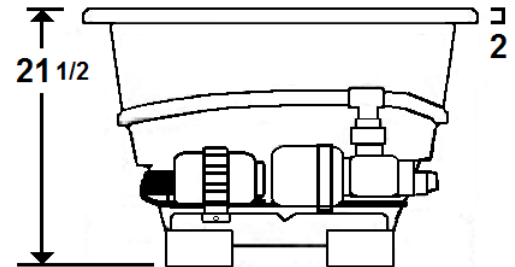

MERCER II

60" x 36" Drop-In Acrylic Combo Bath

Model Number
3660MWA064
Drop-In Combo Bath in White

Features

- Color-matched jet trim and air controls
- 10 adjustable hydrotherapy jets
- 24 high output lateral air jets
- Constructed of high-gloss durable acrylic
- 3-Speed control for the 9 Amp pump
- 12.0 Amp variable speed blower
- Inline heater available – LM300
- Mood light available – LM522
- Pre-leveled base for easy installation
- Can be installed as an undermount
- Made in the USA

All dimensions are +/- 1/2" and subject to change without notice
Confirm specifications before installation

Standard (S) Pump Location and the Alternate (A-1) Pump location.

Technical Information

- Cut-Out Dimensions: 57 7/8" x 33 7/8"
- Weight: 170 lbs.
- Water Depth to Overflow: 15"
- Water Operating Level: 44 gal.
- Water Capacity: 58 gal.
- Sump Dimension: 37" x 19"